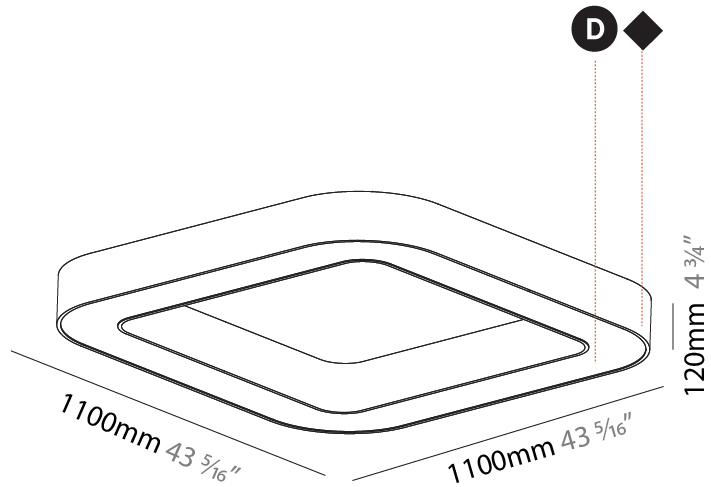

GENERAL

Series: Glorious
Subseries: Glorious Quantum
Brand: Prolicht
Division: Architectural
Mounting Type: Surface
Mounting Location: Ceiling
Subcategory: Ambient

PHYSICAL

Shape: Square
Length (mm): 1100
Length (in): 43 ⁵/₁₆"
Width (mm): 1100
Width (in): 43 ⁵/₁₆"
Height (mm): 120
Height (in): 4 ³/₄"
Light Distribution: Direct
Weight (kg): 14.2
Weight (lbs): 31.24
Diffuser: [PMMA - Opal or Micro-Prism](#)
Fixture Finish: [SSR / BKV / CWI / CRY / HAB / LAG / UFT / ITA / RUA / RUR / MIC / FTG / MYG / TWT / LOD / PUS / FRO / FUP / KIA / POP / BLS / SPG / MEY / GOH / GUM / CHC / COM / ABZ / JAG / OBR / MOS / ROR](#)
Fixture Material: Aluminum

ELECTRICAL

Lamp Type: LED (Zhaga Standard)
Input Wattage (W): 60
Total Output Wattage (W): 48 / 38.4 (3500K)
Dimming: [Non-Dimming / Phase Dimming (120Vac only) / 0-10V Dimming](#)
Driver Included: Yes
Driver Location: Integrated
Driver Type: Constant Current - 120 / 277Vac
Driver Class: Class 2
Input Voltage (V): 120 - 277
Constant Current (MA): 350 / 1200 (3500K)

LED

[Color Temperature (°K): 3000 / 3500 / 4000](#)
Max. Delivered Lumen (lm): 5540 / 5733 / 5850
CRI: >80 CRI
Efficiency (%): 65
Lamp Life (hrs): 50000

OPTICAL

RATINGS AND CERTIFICATIONS

Certified By: Certified for North American Standards
IP rating: IP20